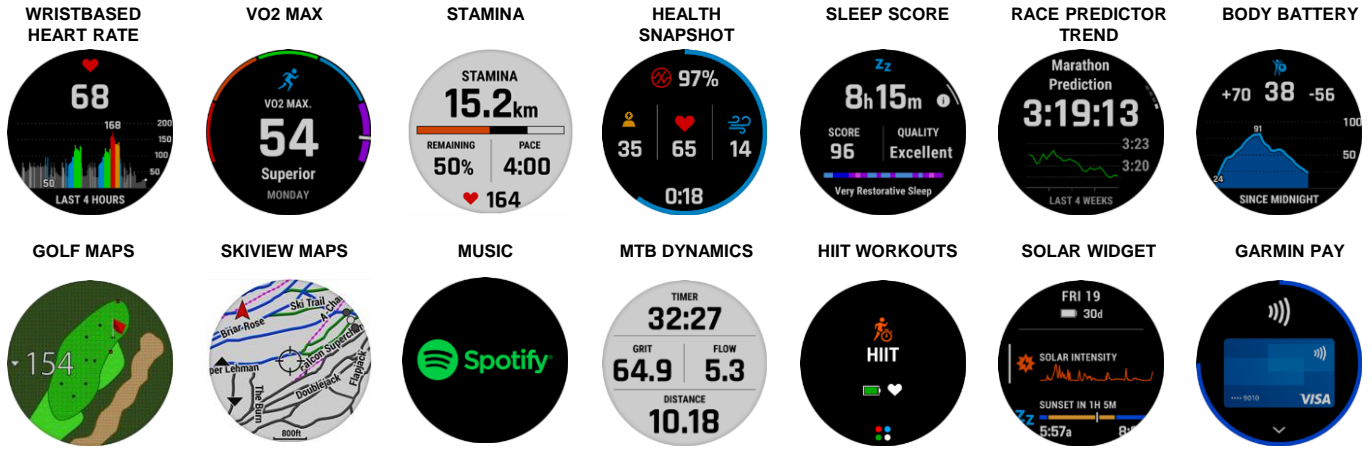

SCREENS:

PRODUCT COMPARISON:

	fēnix 7S, 7	fēnix 7S, 7, 7X Solar Edition	fēnix 7S, 7, 7X Sapphire Solar Edition	fēnix 6S, 6, 6X Pro Solar Edition
CASE SIZE	7S: 42 mm | 7: 47 mm	7S: 42 mm | 7: 47 mm | 7X: 51 mm	7S: 42 mm | 7: 47 mm | 7X: 51 mm	6S: 42 mm | 6: 47 mm | 6X: 51 mm
DISPLAY SIZE	7S: 1.2" | 7: 1.3"	7S: 1.2" | 7: 1.3" | 7X: 1.4"	7S: 1.2" | 7: 1.3" | 7X: 1.4"	6S: 1.2" | 6: 1.3" | 6X: 1.4"
LENS MATERIAL	Strengthened glass	Power Glass™	Power Sapphire™	Power Glass™
BEZEL AND BACK MATERIALS	Stainless Steel silver	Stainless Steel PVD	Titanium DLC	Titanium DLC
BUILT-IN LED FLASHLIGHT		fēnix 7X only	fēnix 7X only	
TOUCHSCREEN + BUTTONS	•	•	•	
SOLAR CHARGING		•	•	•
WRIST BASED HEART RATE¹	Gen 4	Gen 4	Gen 4	
PULSE OX⁵	•	•	•	•
HEALTH SNAPSHOT	•	•	•	•
MULTI-BAND GPS			•	
MULTI-CONTINENT TOPOACTIVE MAPS WITH WIFI	Downloadable	Downloadable	Preloaded	
MUSIC	•	•	•	•
GARMIN PAY™³	•	•	•	•