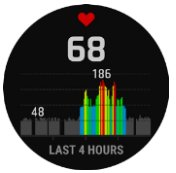

WRIST-BASED HEART RATE

SURF ACTIVITY

MTB BIKE GRIT AND FLOW

INDOOR CLIMB

ANIMATED WORKOUTS

VO2 MAX

MUSIC

SMART NOTIFICATIONS