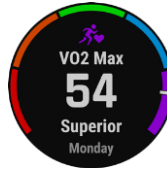

WRIST-BASED HEART RATE

SURF ACTIVITY

MTB BIKE GRIT AND FLOW

INDOOR CLIMB

ANIMATED WORKOUTS

VO2 MAX

MUSIC

SMART NOTIFICATIONS

PRODUCT COMPARISON:

	fēnix 6S, 6	fēnix 6S, 6 Solar edition	fēnix 6S, 6, 6X Pro and Sapphire editions	fēnix 6S, 6 Pro Solar edition	fēnix 6X Pro Solar edition
Case size	6S: 42 mm 6: 47 mm	6S: 42 mm 6: 47 mm	6S: 42 mm 6: 47 mm 6X: 51 mm	6S: 42 mm 6: 47 mm	51 mm
Memory/history	64 MB	64 MB	32 GB	32 GB	32 GB
Display size	6S: 1.2" 6: 1.3"	6S: 1.2" 6: 1.3"	6S: 1.2" 6: 1.3" 6X: 1.4"	6S: 1.2" 6: 1.3"	1.4"
Corning® Gorilla® Glasslens	•	•	Pro editions only	•	•
Scratch-resistant sapphire lens			Sapphire editions only		
Solar-charging Power Glass™ lens		•		•	•
QuickFit® bands	•	•	•	•	•
Connect IQ™ Store personalization	•	•	•	•	•
ClimbPro feature	•	•	•	•	•
Surfing activity profile	•	•	•	•	•
MTB grit and flow	•	•	•	•	•
Indoor climbing activity profile	•	•	•	•	•
PacePro feature	From Garmin Connect™ only	From Garmin Connect™ only	•	•	•
Built-in sports apps	•	•	•	•	•
Advanced performance metrics	•	•	•	•	•
Power manager	•	•	•	•	•
Preloaded topographical and ski maps			•	•	•
Preloaded golf courses			•	•	•
Multi-GNSS support (GPS, GLONASS, Galileo)	•	•	•	•	•
ABC sensors	•	•	•	•	•
Smart notifications ⁴	•	•	•	•	•
Music apps (Spotify®, Deezer, Amazon Music) ⁷			•	•	•
Garmin Pay™ contactless payments ³	•	•	•	•	•
Wrist-based heart rate ¹	•	•	•	•	•
Pulse Ox acclimation sensor ²	•	•	•	•	•
Expedition mode	•	•	•	•	•