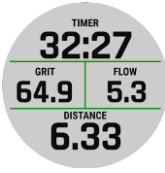

MTB BIKE GRIT AND FLOW