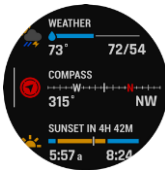

GLANCES WIDGET