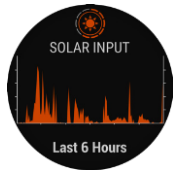

FĒNIX® 6 SOLAR SERIES Solar-Powered Multisport GPS Watches

NEW PRODUCT ANNOUNCEMENT

SOLAR POWER