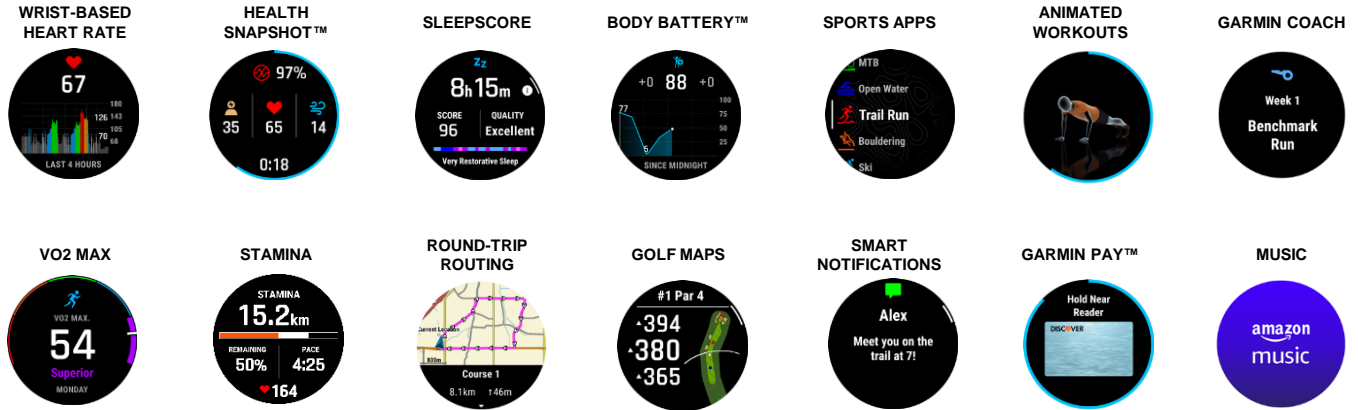

EPIX™ (GEN 2) Premium Active Smartwatch

NEW PRODUCT ANNOUNCEMENT

PRODUCT COMPARISON:

	epix™ (Gen 2)	fēnix® 7 Sapphire Solar	Venu® 2
Physical size	47 x 47 x 14.5 mm	47 x 47 x 14.5 mm	45.4 x 45.4 x 12.2 mm
Display size	1.3" (33.0 mm) diameter	1.3" (33.02 mm) diameter	1.3" (33.0 mm) diameter
Display type	AMOLED optional always-on mode	Sunlight-visible, transfective memory-in-pixel	AMOLED optional always-on mode
Solar charging capabilities		•	
Wrist based heart rate³	•	•	•
Health monitoring/health snapshot	•	•	•
Sleep score and insights	•	•	•
Body battery	•	•	•
Preloaded sports apps	30+ apps	30+ apps	25+ apps
Animated Workouts	•	•	•
Garmin Coach	•	•	•
VO2 Max	•	•	Running only
Stamina	•	•	
Round trip routing	•	•	
Preloaded Golf maps	•	•	Downloadable from Garmin Connect
Smart Notifications⁴	•	•	•
Garmin Pay™ Contactless Payment¹	•	•	•
Music (Spotify, Deezer or Amazon Music)	•	•	•
Preloaded TopoActive mapping with Wi-Fi® downloads	Sapphire versions only	•	
Preloaded SkiView™ maps	•	•	
PacePro™ Technology	•	•	
Virtual Race Predictor	•	•	
Bezel	Steel/Titanium	Steel/Titanium	Steel
Lens Material	Strengthened glass/ Sapphire crystal	Power Sapphire	Strengthened glass
Battery Life	Smartwatch: up to 16 days (gesture) GPS: up to 42 hours (gesture) Battery Saver: up to 21 days	Smartwatch: up to 22 days (solar) GPS: up to 73 hours Battery Saver: up to 173 days (solar)	Smartwatch: up to 11 days (gesture) GPS: up to 22 hours (gesture) Battery Saver: up to 12 days
Water Rating	10 ATM	10 ATM	5 ATM
Quickfit Bands	Yes	Yes	• Quick release

³Assumes all-day wear with 3 hours per day outside in 50,000 lux conditions